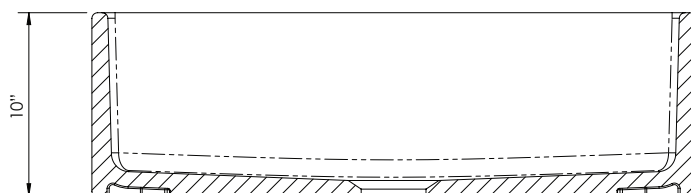

## PL-FC103 Reversible Single Bowl Fireclay Farmhouse Sink

The PL-FC103 reversible farmhouse sink is comprised of a tough material that is made by heating specific types of refined clay. It's typical white translucent color is formed when the molded fixture is fired at a high temperature, and it's surface is non-porous giving you the highest quality reversible farmhouse sink.

- **Overall Size:** 33" x 18" x 10"
- **Interior Size:** 31 1/4" x 16 1/4" x 10"
- **Drain Opening:** 3 1/2"
- **Installment:** Apron Front
- **Color:** White

The Fireclay Series Farmhouse Sinks carry a limited lifetime warranty for as long as the original purchaser owns the home the sink was originally installed in.