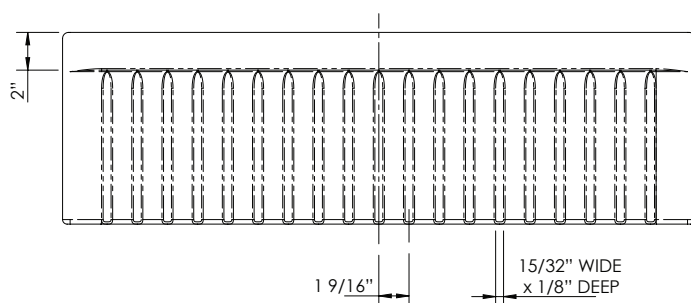

## PL-FC103 Reversible Single Bowl Fireclay Farmhouse Sink

The PL-FC103 reversible farmhouse sink is comprised of a tough material that is made by heating specific types of refined clay. It's typical white translucent color is formed when the molded fixture is fired at a high temperature, and it's surface is non-porous giving you the highest quality reversible farmhouse sink.

- **Overall Size:** 33" x 18" x 10"
- **Interior Size:** 31 1/4" x 16 1/4" x 10"
- **Drain Opening:** 3 1/2"
- **Installment:** Apron Front
- **Color:** White

The Fireclay Series Farmhouse Sinks carry a limited lifetime warranty for as long as the original purchaser owns the home the sink was originally installed in.