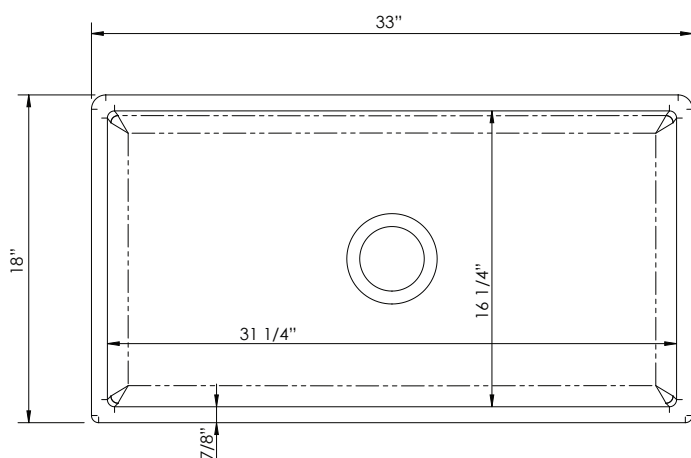

- **Overall Size:** 33" x 18" x 10"
- **Interior Size:** 31 1/4" x 16 1/4" x 10"
- **Drain Opening:** 3 1/2"
- **Installment:** Apron Front
- **Color:** White

The Fireclay Series Farmhouse Sinks carry a limited lifetime warranty for as long as the original purchaser owns the home the sink was originally installed in.