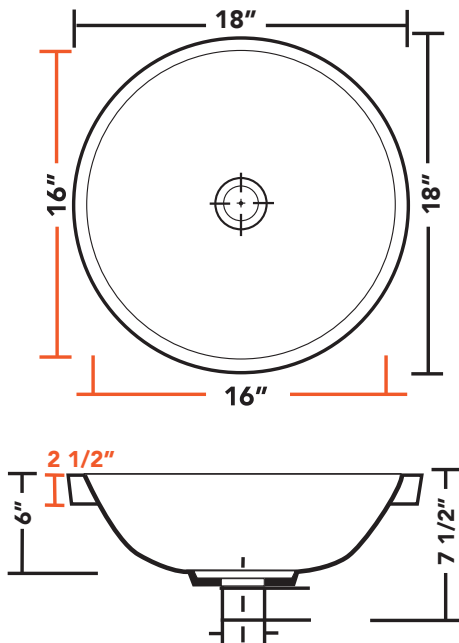

PEARL SERIES™
P E L I C A N
 P O R C E L A I N S I N K S

PL-3086 White Porcelain Vessel Sink

Also known as ceramic or vitreous china, the PL-3086 white porcelain vessel sink is comprised of a tough material that is made by heating specific types of refined clay. Its typical white translucent color is formed when the molded fixture is fired at a high temperature, and its surface is non-porous giving you the highest quality porcelain sink.

- **Exterior:** 18" x 18" x 7 1/2"
- **Interior:** 16" x 16" x 6"
- **Lip Width:** 2 1/2"
- **Installment:** Vessel, Semi-Recessed
- **Color:** White

The Pearl Series Porcelain Sinks carry a limited lifetime warranty for as long as the original purchaser owns the home the sink was originally installed in.