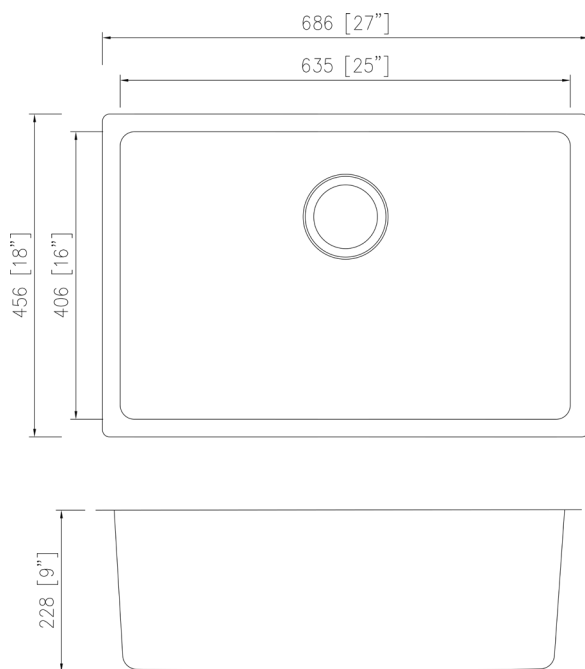

SPECS

OVERALL SIZE: 27" x 18" x 9"

BOWL SIZE: 25" x 16" x 9"

DRAIN OPENING: 3 1/2"

INSTALLATION: Undermount

THICKNESS: 18G

FINISH: Satin Brushed

BOTTOM GRID AVAILABLE