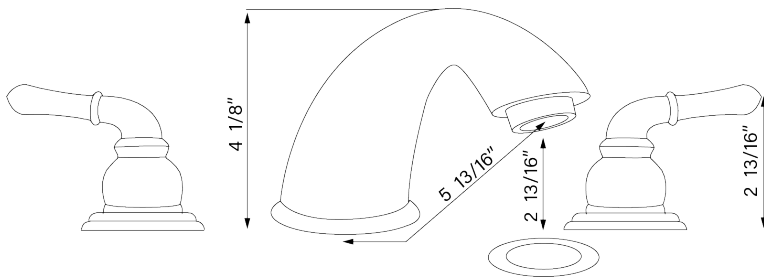

Cascade Series
PELICAN INT'L
BATHROOM FAUCETS

PL-8303

Our Cascade Series bathroom faucets are comprised of premium metal construction and a flawless finish that resists corrosion and tarnishing. The lead-free, solid brass body and premium, certified ceramic cartridges exceed industry longevity standards.

This faucet is UPC, NSF, EPA, CEC, and ASME certified and meets applicable US Federal and State material regulations.

SPECS

SPOUT LENGTH: 5 13/16"

SPOUT HEIGHT: 2 13/16"

OVERALL HEIGHT: 4 1/18"

FLOW RATE: 1.5 gal/min (5.7 l/min)

PRESSURE: 60 psi (4.1 bar)

INSTALLATION: 8" spread

COLOR: Chrome, Brushed Nickel

DETAILS

PART: _____

QTY: _____

PROJECT: _____

CONTACT: _____