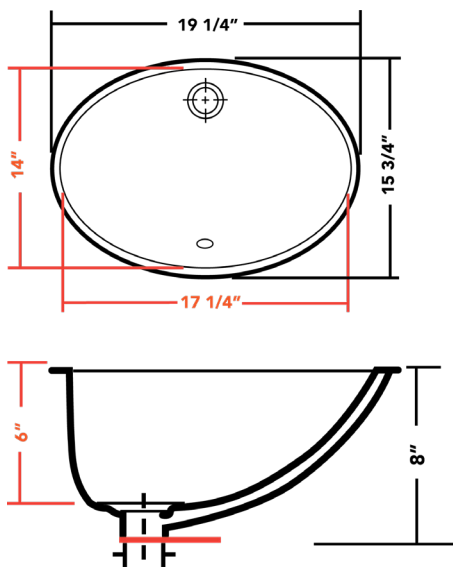

## PL-3059

Also known as ceramic or vitreous china, the PL-3059 porcelain undermount kitchen sink is comprised of a tough material that is made by heating specific types of refined clay.

Its typical white translucent color is formed when the molded fixture is fired at a high temperature. Its surface is non-porous, giving you the highest-quality porcelain sink.

## SPECS

**EXTERIOR:** 19 1/4" x 15 3/4" x 8"

**INTERIOR:** 17 1/4" x 14" x 6"

**INSTALLMENT:** Undermount

**COLOR:** White, Bone, Black