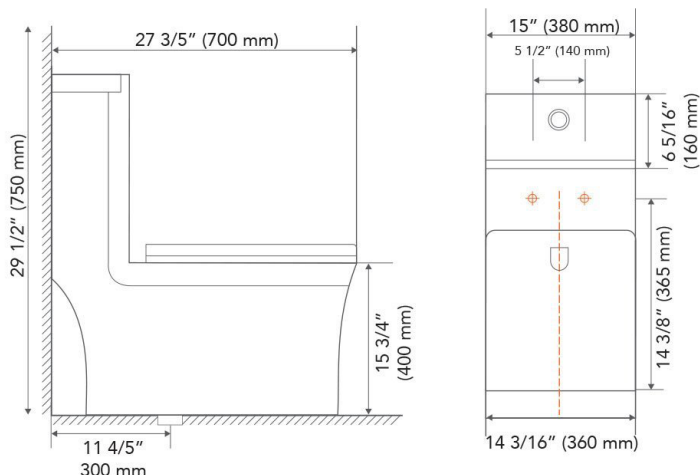

Vortex Series
PELICAN INT'L
 TOILETS

PL-12044 MB

The unique design of our Vortex toilets adds minimalist and modern styling to your bathroom. Contemporary looks adorn this one-piece perfect height toilet, which delivers bold design with high efficiency water conservation. Our dual Vortex flush toilets activate with the push of a button, offering a choice of 1.6 or 0.8 gallons per flush. At the high-efficiency .08 gpf flush setting, you can save thousands of gallons of water annually over a traditional 1.6-gallon toilet.

All Vortex toilets feature a R & T cUPC certified flush valve and are 100 % flush and leak tested.

SPECS

SIZE: 27 3/5" x 15" x 29 1/2"

SEAT HEIGHT: 15 3/4"

SEAT TYPE: Soft-close

TRAPWAY: 2" fully glazed

ROUGH-IN: 11 4/5"

FLUSH TYPE: High-efficiency dual flush
 (1.6 GPF/0.8 GPF)

COLOR: Matte Black or White

Includes all hardware necessary for installation

DETAILS

PART: _____

QTY: _____

PROJECT: _____

CONTACT: _____